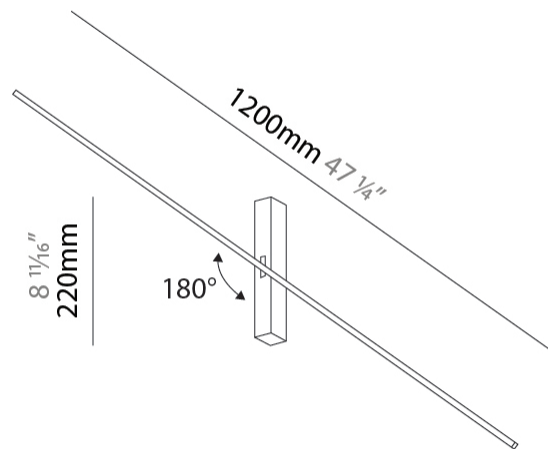

PROJECT
TYPE
SPECIFIER
QUANTITY
DATE

JUST BLACK LINE SURFACE

A33302-

base number LED
Dimming

1. To build a product code in our configurator select the specify button on the base model # product page
2. To build a manual product code on this datasheet choose from the options listed below in blue font and add the suffix to the base model #

GENERAL

Series: Just Black Line
Brand: Prolicht
Division: Architectural
Mounting Type: Surface
Mounting Location: Wall
Subcategory: Wall Effect

PHYSICAL

Shape: Rectangle
Length (mm): 1200
Length (in): 47 3/4
Width (mm): 30
Width (in): 1 3/16
Height (mm): 220
Height (in): 8 2/3
Light Distribution: Indirect
Fixture Finish: BLK
Fixture Material: Aluminum

ELECTRICAL

Lamp Type: LED (Zhaga Standard)
Input Wattage (W): 14.5
Total Output Wattage (W): 12.7
Dimming: [Non-Dimmable](#)
Driver Included: Yes
Driver Location: Integrated
Driver Type: Constant Current - Universal
Driver Class: Class 2
Input Voltage (V): 120 - 277
Constant Current (mA): 550
Upon Request: Tri-Mode Dimming

LED

Color Temperature (°K): 3000
Max. Delivered Lumen (lm): 736
CRI: >80 CRI
Lamp Life (hrs): 50000

OPTICAL

Beam Angle: 178
Adjustability: Fixed

RATINGS AND CERTIFICATIONS

Certified By: CSA Certified to UL and CSA Standards
IP rating: IP20